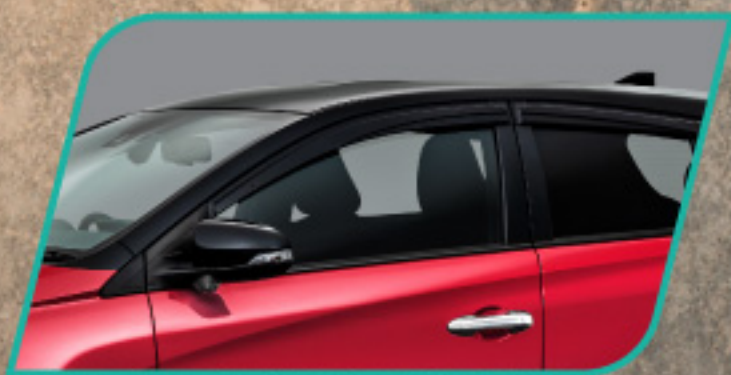

## **2-tone Black Roof, Outer Wing Mirror and Rear Spoiler**

Pitch-black aesthetics around the New Yaris enhance its mystique, creating a striking first impression.