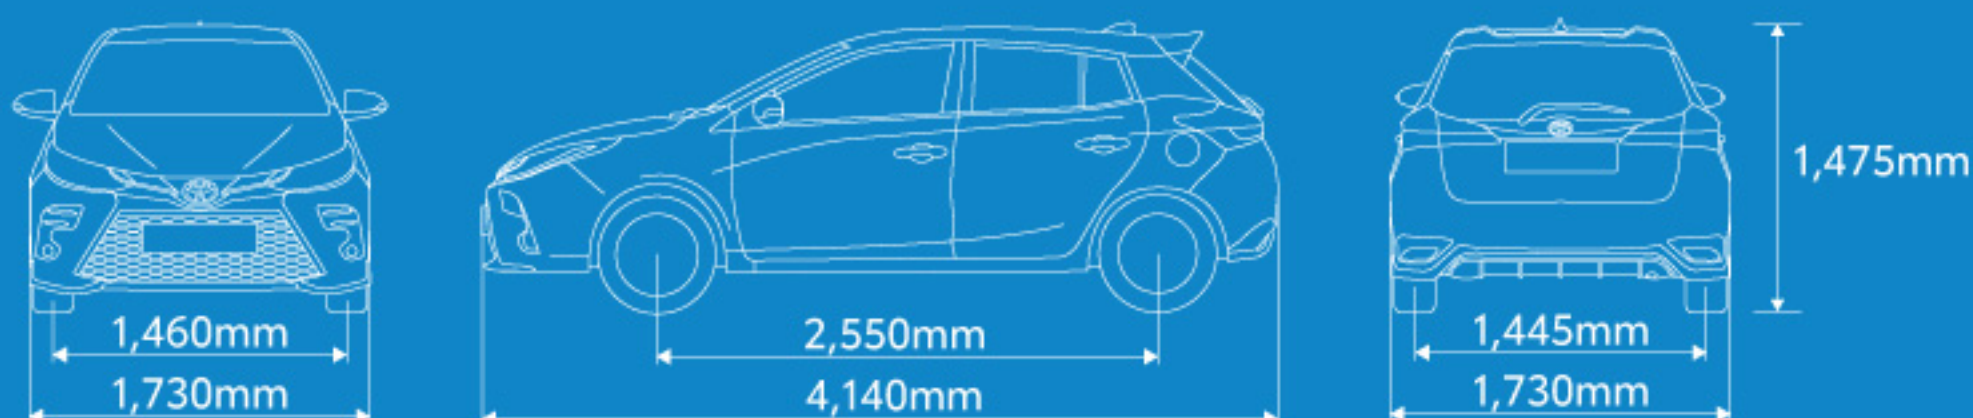

SPECIFICATIONS

		1.5G	1.5E
ENGINE			
Model		2NR-FE	
Type		4-cylinder, In-line, 16-valve, DOHC with Dual VVT-i	
Displacement	cc (mm)	1,496	
Max. output	PS / rpm	107 / 6,000	
Max. torque	Nm / rpm	140 / 4,200	
TRANSMISSION			
Type		Continuously Variable Transmission (CVT) with 7-speed Sport Sequential Shiftmatic mode	
CHASSIS			
Suspension Type	Front / Rear	MacPherson Strut with Stabiliser / Torsion Beam with Stabiliser	
Brakes	Front / Rear	Ventilated Disc / Solid Disc	Ventilated Disc / Drum
Tyres & Rims		195/50R16, Alloy	
Spare Tyre & Rim		195/50R16, Alloy	
Steering		Electric Power Steering (EPS)	
MEASUREMENTS			
Kerb Weight	kg	1,140	1,115
Fuel Tank Capacity	litre	42	
Minimum Turning Radius	m	5.1	
EXTERIOR			
Headlamps	Type	LED with Follow-me-home Function	
	Levelling	Manual	
Rear Combi Lamps	Type	LED	
Daytime Running Lights (DRL)		LED	
Door Outer Handle		Chrome Plated	Body Colour
Windshield Glass		Acoustic	
Front Grille		Colour with Plating	
Fog Lamps	Front / Rear	LED / With	
Wing Mirrors		Power-adjustable & Retractable with Turn Indicators and Auto Fold Function	
RFID		With	

DIMENSIONS