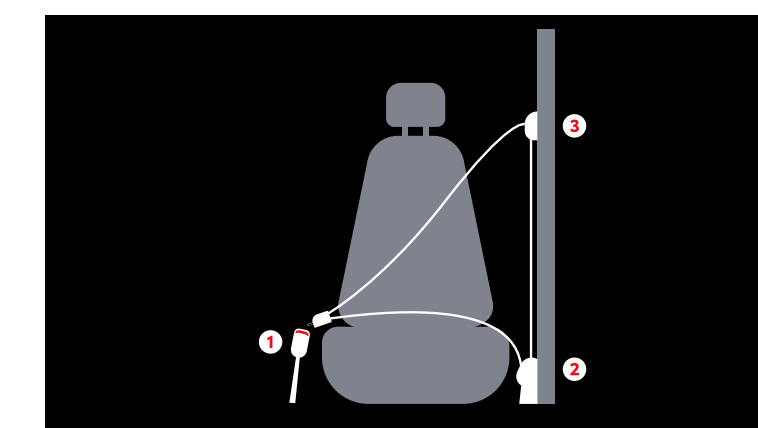

■ 3 Point Safety Seatbelt

Available across all seats.

Social Media:

Toyota Malaysia

toyotamy

For Your Auto-Financing Needs

- UMW Toyota Motor reserves the right to alter any details of specifications and equipment without notice.
- Details of specifications and equipment are also subject to change to suit local conditions and requirements.
- Vehicle and specifications in this catalogue may vary from models available locally.

- Vehicle body and accessory colours might defer slightly from the printed photos in this catalogue.
- Optional accessories are available at extra cost.
- All images used are for illustrative purposes.