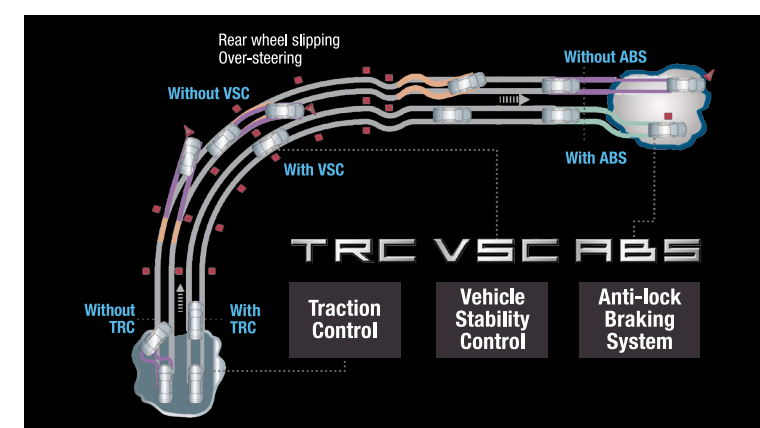

■ Meter Cluster

Analog meter panel with Multi-Information Display (MID) that provides easy access for vehicle-related information.

■ Front and Rear Air-conditioning Control

Driver and passengers are able to customise independent blower speeds to their preferred level.

SAFETY

■ Vehicle Stability Control (VSC) with Traction Control System (TRC)

■ 3x SRS Airbags

■ 3 Point Safety Seatbelt

Available across all seats.

Social Media:

Toyota Malaysia

toyotamy