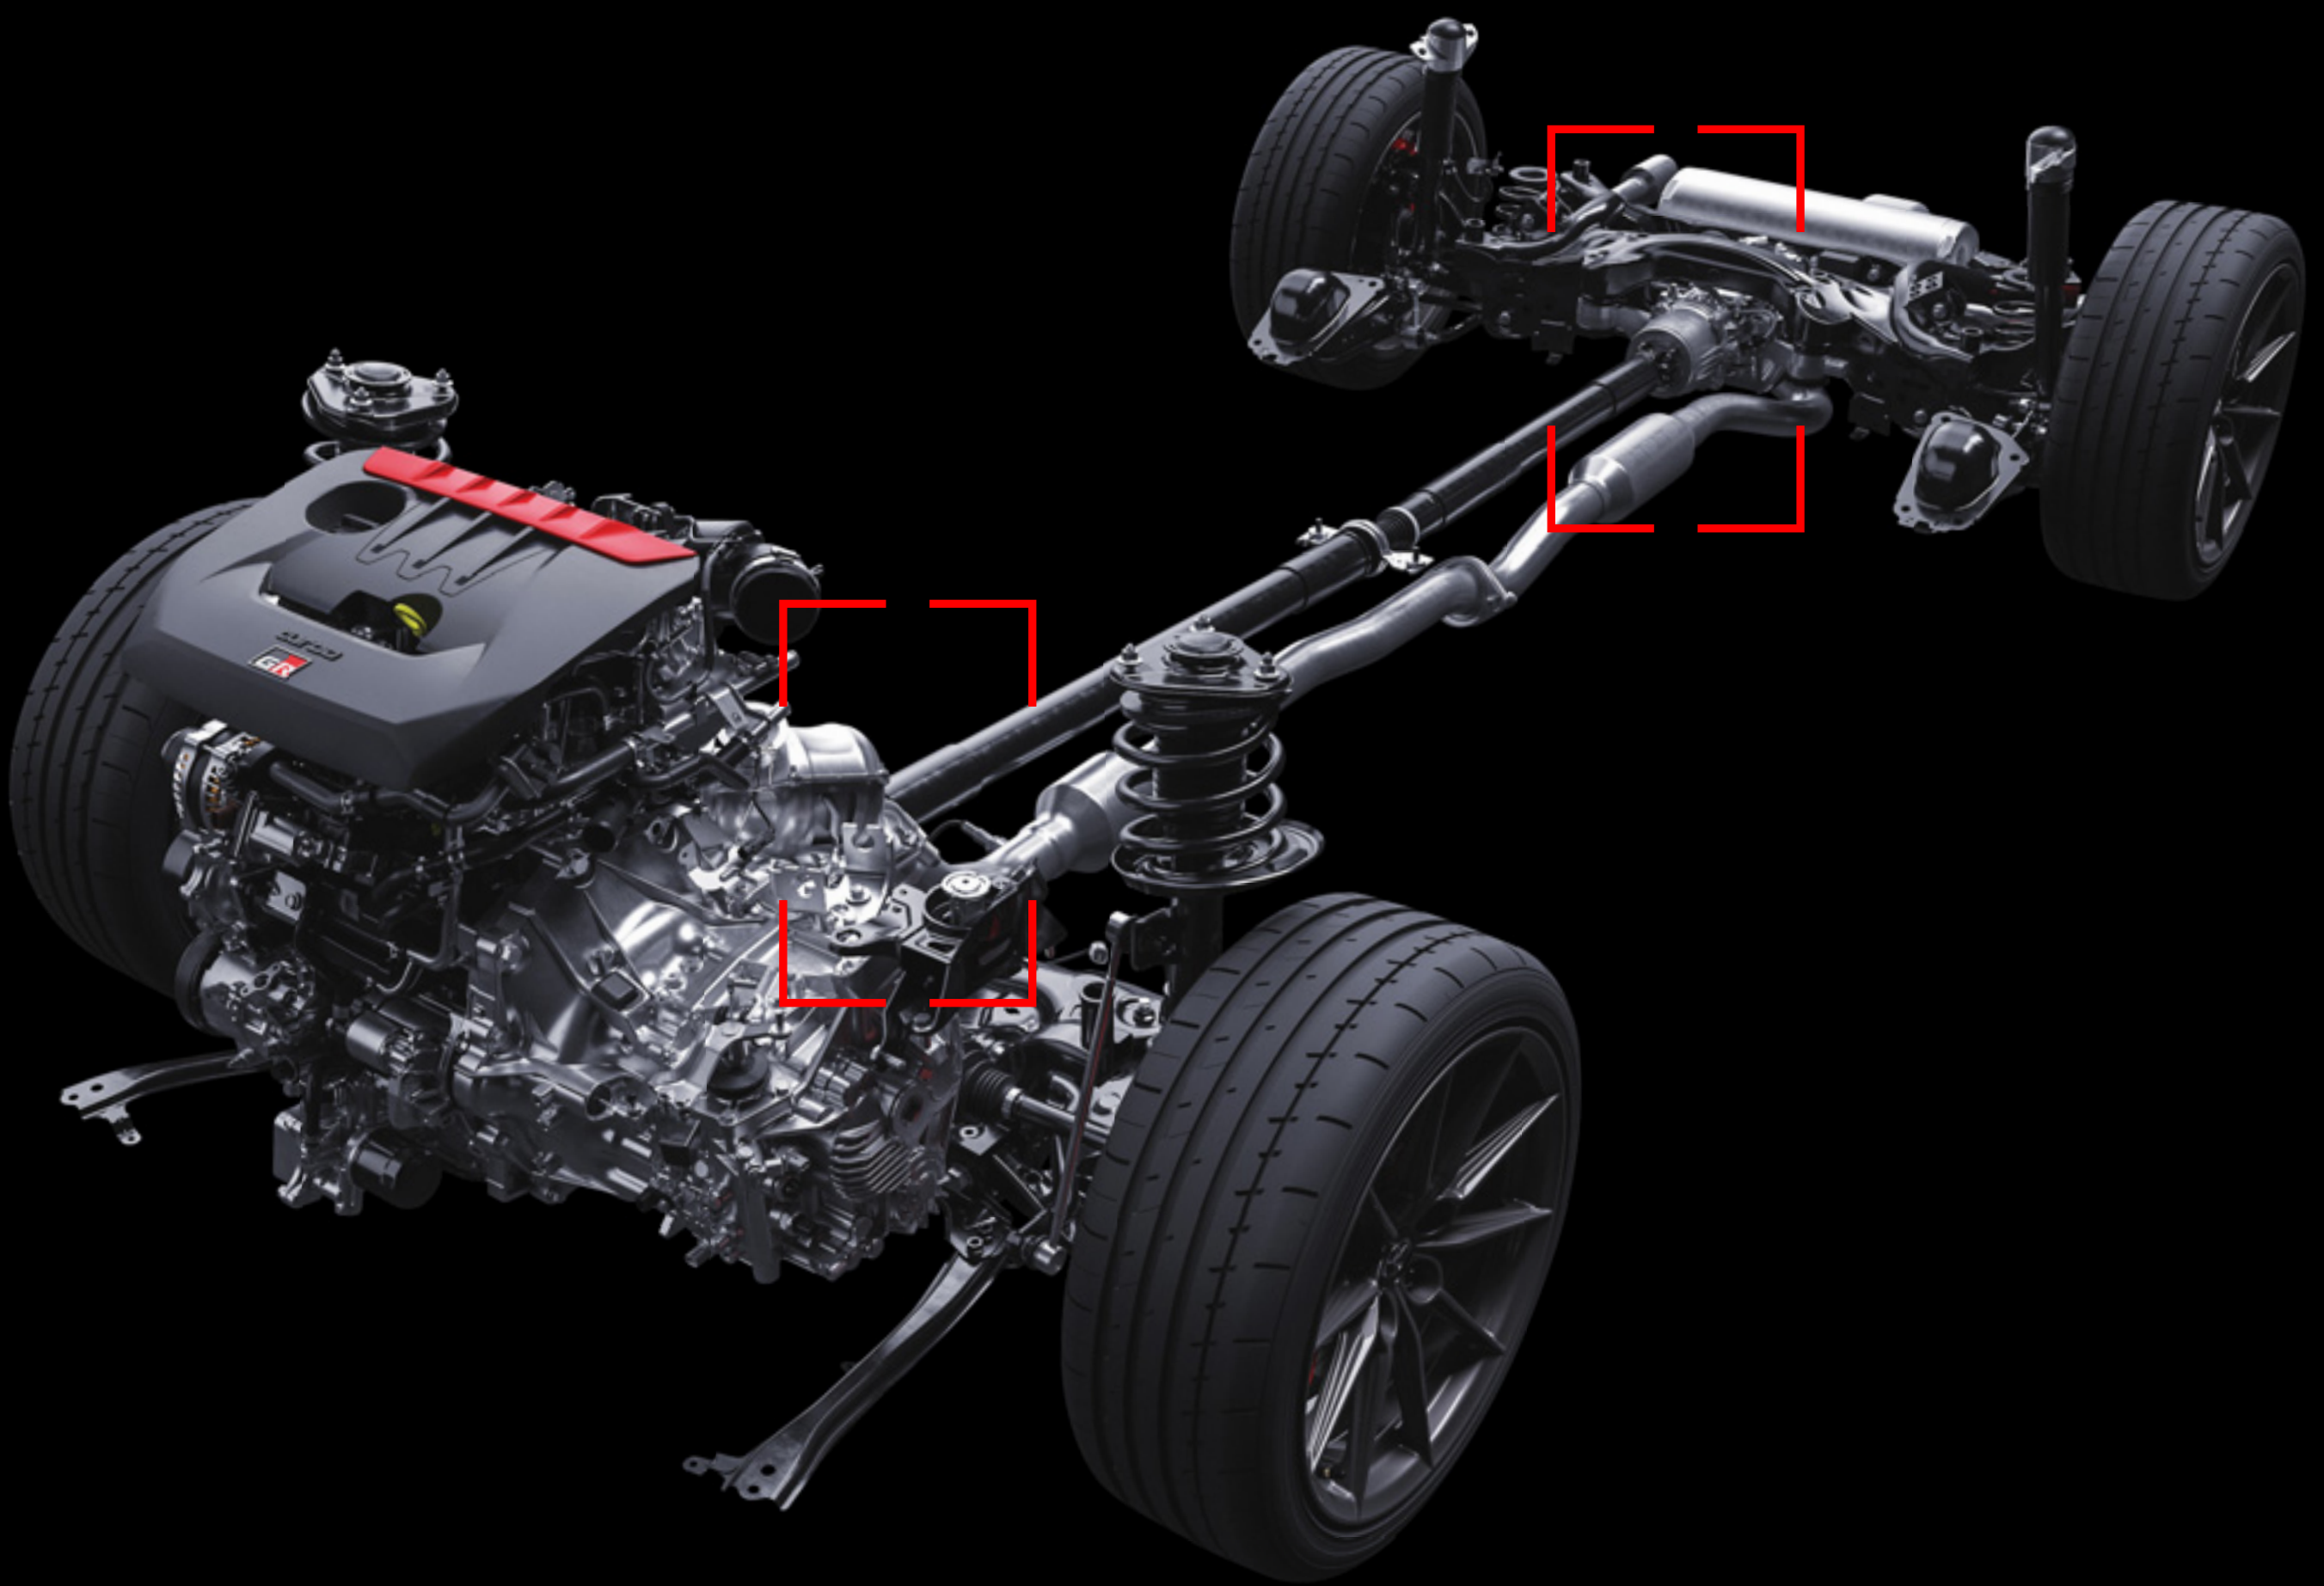

Game-changing 1.6L 3-Cylinder Turbocharged Engine

The 1.6L 3-cylinder turbo engine allows the GR Corolla unparalleled performance on any terrain, wherever you go.

Newly Developed

1.6L

Horsepower

300 PS

Max Torque

370 Nm

Inline 3-cylinder

D-4ST Direct & Port Injection, Turbo

Acceleration

0-100km/h in 5.3s

Actual vehicle may vary from image shown.

GR-FOUR All-Wheel Drive [AWD]

Seek your driving thrill and experience the GR-FOUR AWD system, designed to optimise drive power with its three power settings that split front and rear torque distribution to 60:40, 50:50, and 30:70.

**➤ Torsen™ Slip Differential**

Front and rear comes with TORSEN™ limited slip differentials, improving cornering grip and traction while accelerating and braking, and optimally distributing torque to the left and right wheels.